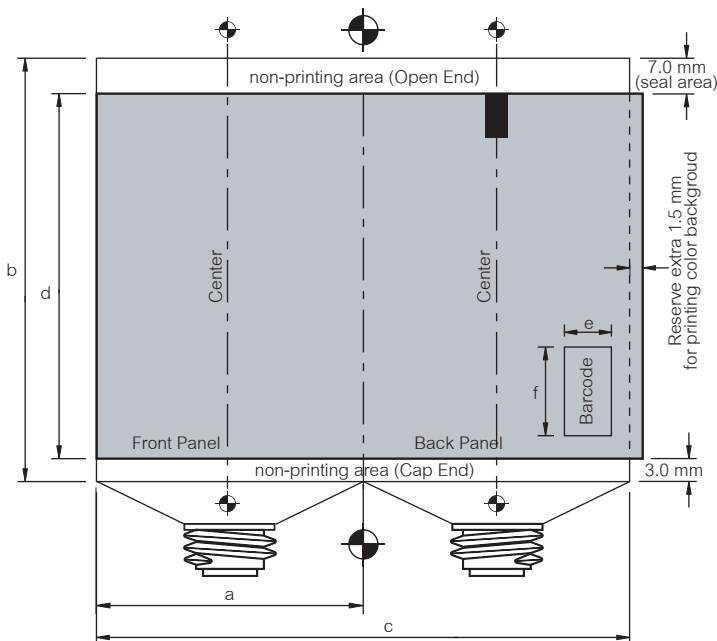

Decoration Guideline for Offset-Printing Design

Product Detail (mm) a x b	Design Area (mm) c x d	Printing Area for Color Background (mm)	Printing Area for Barcode (mm) e x f
16 x 40	50.2 x 30.0	51.7 x 30.0	7.0 x 15.0
16 x 50	50.2 x 40.0	51.7 x 40.0	
16 x 55	50.2 x 45.0	51.7 x 45.0	
16 x 70	50.2 x 60.0	51.7 x 60.0	
16 x 75	50.2 x 65.0	51.7 x 65.0	
16 x 90	50.2 x 85.0	51.7 x 85.0	
18 x 45	56.5 x 35.0	58.0 x 35.0	7.0 x 15.0
18 x 50	56.5 x 40.0	58.0 x 40.0	
18 x 60	56.5 x 50.0	58.0 x 50.0	
18 x 65	56.5 x 55.0	58.0 x 55.0	
18 x 80	56.5 x 70.0	58.0 x 70.0	
18 x 90	56.5 x 80.0	58.0 x 80.0	
18 x 100	56.5 x 90.0	58.0 x 90.0	
22 x 65	69.0 x 55.0	70.5 x 55.0	7.0 x 15.0
22 x 70	69.0 x 60.0	70.5 x 60.0	
22 x 85	69.0 x 75.0	70.5 x 75.0	
22 x 105	69.0 x 95.0	70.5 x 95.0	
22 x 120	69.0 x 110.0	70.5 x 110.0	
25 x 50	78.5 x 40.0	80.0 x 40.0	
25 x 65	78.5 x 55.0	80.0 x 55.0	
25 x 75	78.5 x 65.0	80.0 x 65.0	
25 x 90	78.5 x 80.0	80.0 x 80.0	
25 x 100	78.5 x 90.0	80.0 x 90.0	
25 x 110	78.5 x 100.0	80.0 x 100.0	
25 x 120	78.5 x 110.0	80.0 x 110.0	
25 x 125	78.5 x 115.0	80.0 x 115.0	
30 x 70	94.2 x 60.0	95.7 x 60.0	10.0 x 15.0
30 x 75	94.2 x 65.0	95.7 x 65.0	
30 x 80	94.2 x 70.0	95.7 x 70.0	
30 x 85	94.2 x 75.0	95.7 x 75.0	
30 x 95	94.2 x 85.0	95.7 x 85.0	
30 x 110	94.2 x 100.0	95.7 x 100.0	
30 x 125	94.2 x 115.0	95.7 x 115.0	
30 x 145	94.2 x 135.0	95.7 x 135.0	
30 x 155	94.2 x 145.0	95.7 x 145.0	
30 x 165	94.2 x 155.0	95.7 x 155.0	

Remark : Reference of letter

- Reference of each letter
 - a = Diameter of tube
 - b = Length of tube
 - c = Width of desing area
 - d = Height of design area
 - e = Height of barcode
 - f = Width of barcode
- Position of barcode
 - Diameter 16,18,22,25 (Vertical only)
 - Diameter 30,35,38,49 (Vertical,Horizontal)