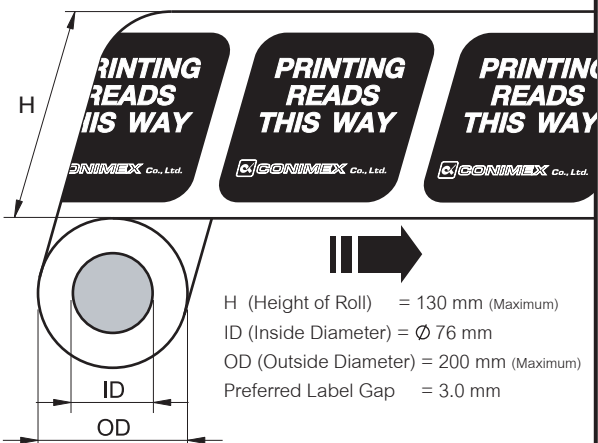

ROLLING DIRECTION FOR TUBE & JAR