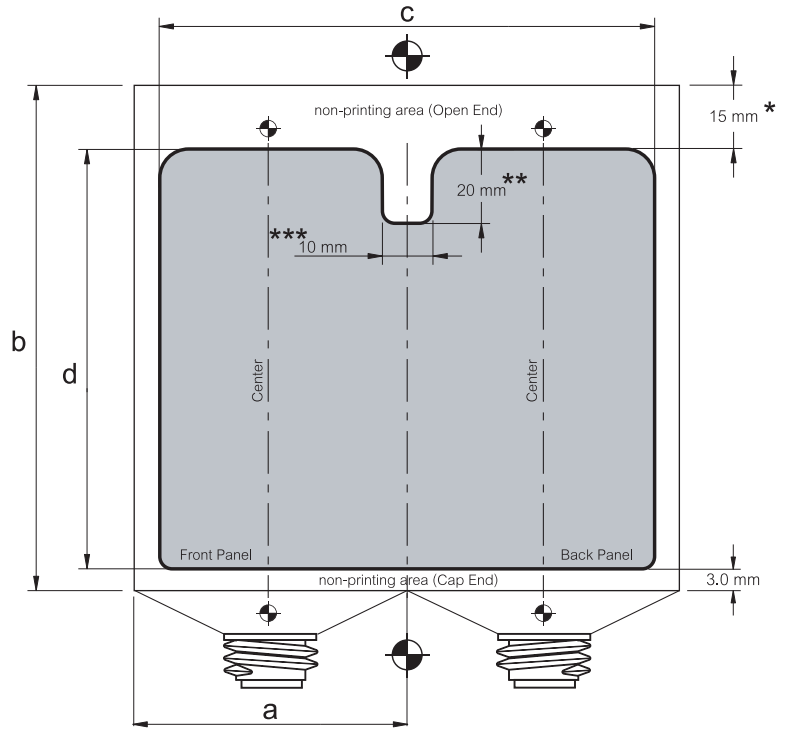

18 x 45	51.5 x 32.0
18 x 50	51.5 x 37.0
18 x 60	51.5 x 47.0
18 x 65	51.5 x 52.0
18 x 80	51.5 x 67.0
18 x 90	51.5 x 77.0
18 x 100	51.5 x 87.0

22 x 65	51.0 x 47.0
22 x 70	51.0 x 52.0
22 x 85	51.0 x 67.0
22 x 105	51.0 x 87.0
22 x 120	51.0 x 102.0

25 x 50	68.5 x 32.0
25 x 65	68.5 x 47.0
25 x 75	68.5 x 57.0
25 x 90	68.5 x 72.0
25 x 100	68.5 x 82.0
25 x 110	68.5 x 92.0
25 x 120	68.5 x 102.0
25 x 125	68.5 x 107.0

30 x 70	84.2 x 52.0
30 x 75	84.2 x 57.0
30 x 80	84.2 x 62.0
30 x 85	84.2 x 67.0
30 x 95	84.2 x 77.0
30 x 110	84.2 x 92.0
30 x 125	84.2 x 107.0
30 x 145	84.2 x 127.0
30 x 155	84.2 x 137.0

Product Detail (mm)	Design Area of Label
35 x 70	99.9 x 52.0
35 x 75	99.9 x 57.0
35 x 80	99.9 x 62.0
35 x 90	99.9 x 72.0
35 x 100	99.9 x 82.0
35 x 115	99.9 x 97.0
35 x 125	99.9 x 107.0
35 x 140	99.9 x 122.0
35 x 145	99.9 x 127.0
35 x 155	99.9 x 137.0
35 x 165	99.9 x 147.0

38 x 70	109.3 x 52.0
38 x 75	109.3 x 57.0
38 x 90	109.3 x 72.0
38 x 95	109.3 x 77.0
38 x 115	109.3 x 97.0
38 x 120	109.3 x 102.0
38 x 125	109.3 x 107.0
38 x 135	109.3 x 117.0
38 x 145	109.3 x 127.0
38 x 165	109.3 x 147.0
38 x 175	109.3 x 157.0

40 x 70	115.6 x 52.0
40 x 75	115.6 x 57.0
40 x 90	115.6 x 72.0
40 x 95	115.6 x 77.0
40 x 115	115.6 x 97.0
40 x 120	115.6 x 102.0
40 x 125	115.6 x 107.0
40 x 135	115.6 x 117.0
40 x 145	115.6 x 127.0
40 x 165	115.6 x 147.0
40 x 175	115.6 x 157.0

49 x 85	143.8 x 67.0
49 x 90	143.8 x 72.0
49 x 100	143.8 x 82.0
49 x 105	143.8 x 87.0
49 x 110	143.8 x 92.0
49 x 125	143.8 x 107.0
49 x 145	143.8 x 127.0
49 x 170	143.8 x 152.0
49 x 180	143.8 x 162.0
49 x 195	143.8 x 177.0